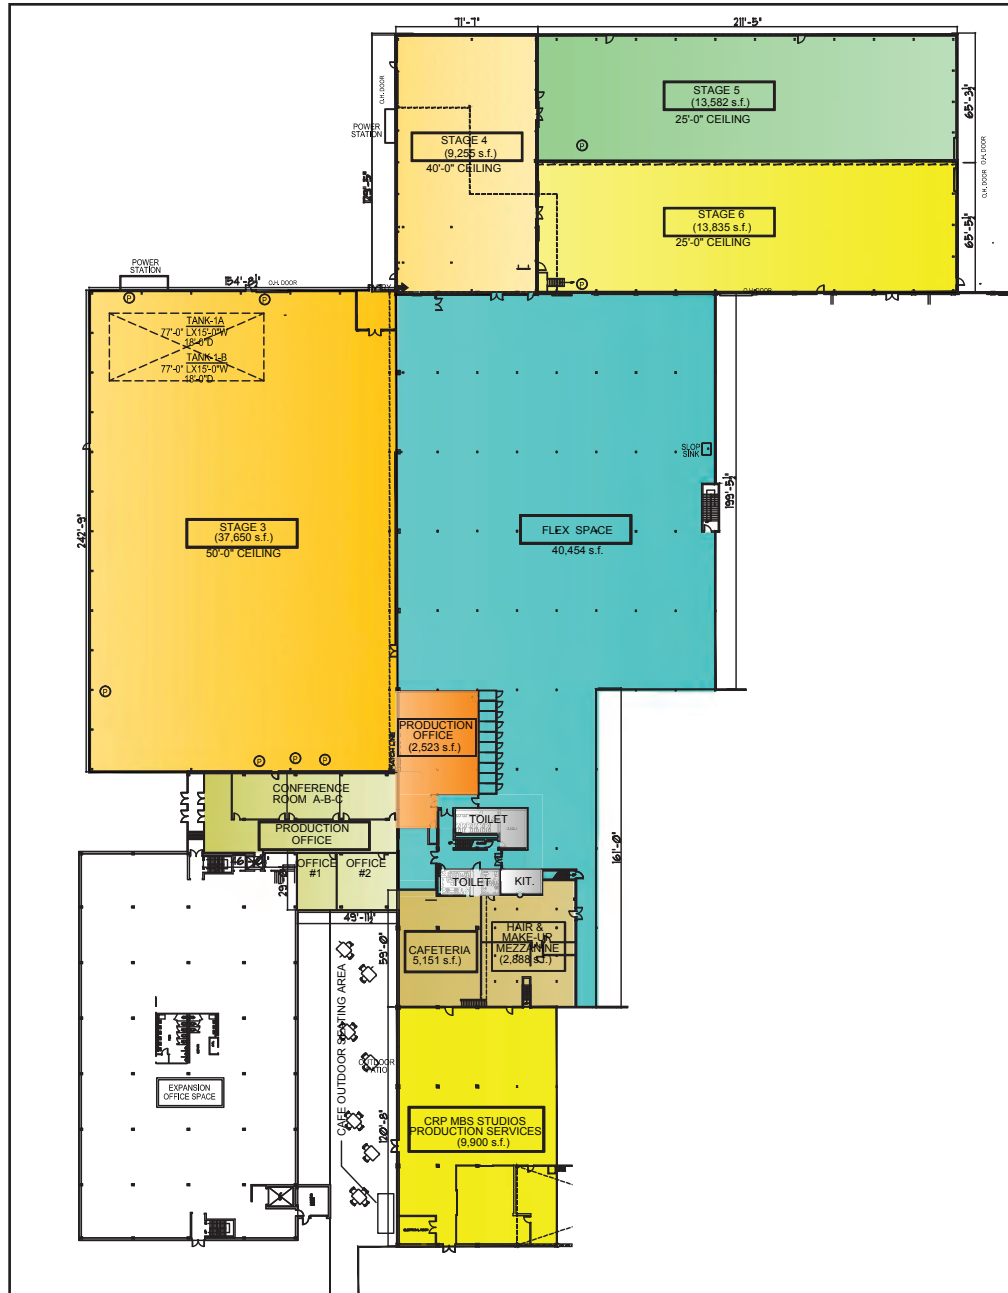

6,000 sq/ft Construction shop

Drive-in Doors & Loading Docks

Slop Sinks, Washer/ Dryer

5 Acres of outdoor parking

24 hour security

Long and short term set storage available in
Brooklyn, Queens, Nassau and Suffolk

999 SOUTH OYSTER BAY ROAD BETHPAGE NY 11714

COLUMN FREE

Air Conditioned

8 Hair and Make-up Stations

(10) 9 x 5 Holding Rooms

1,600 sq ft Green Room

Lights & Bells system

2 Double insulated sound walls separating Stages 3 from Carpentry shop

5,500 amps at 480 volts

4,000 sq/ft Construction offices

40,000 sq/ft Carpentry/Flex Space

5,000 sq/ft Catering Room

Outdoor patio & Seating area

10 lock up rooms off stages available for use

Slop Sinks, Washer/Dryer

Drive-in Doors

20 Acres outdoor parking

16 Acre backlot w/ Time Square set available for use

22,000 sq/ft Stunt Training/ Additional Flex Space

24 hour Security

Long and short term set storage available in
Brooklyn, Queens, Nassau and Suffolk