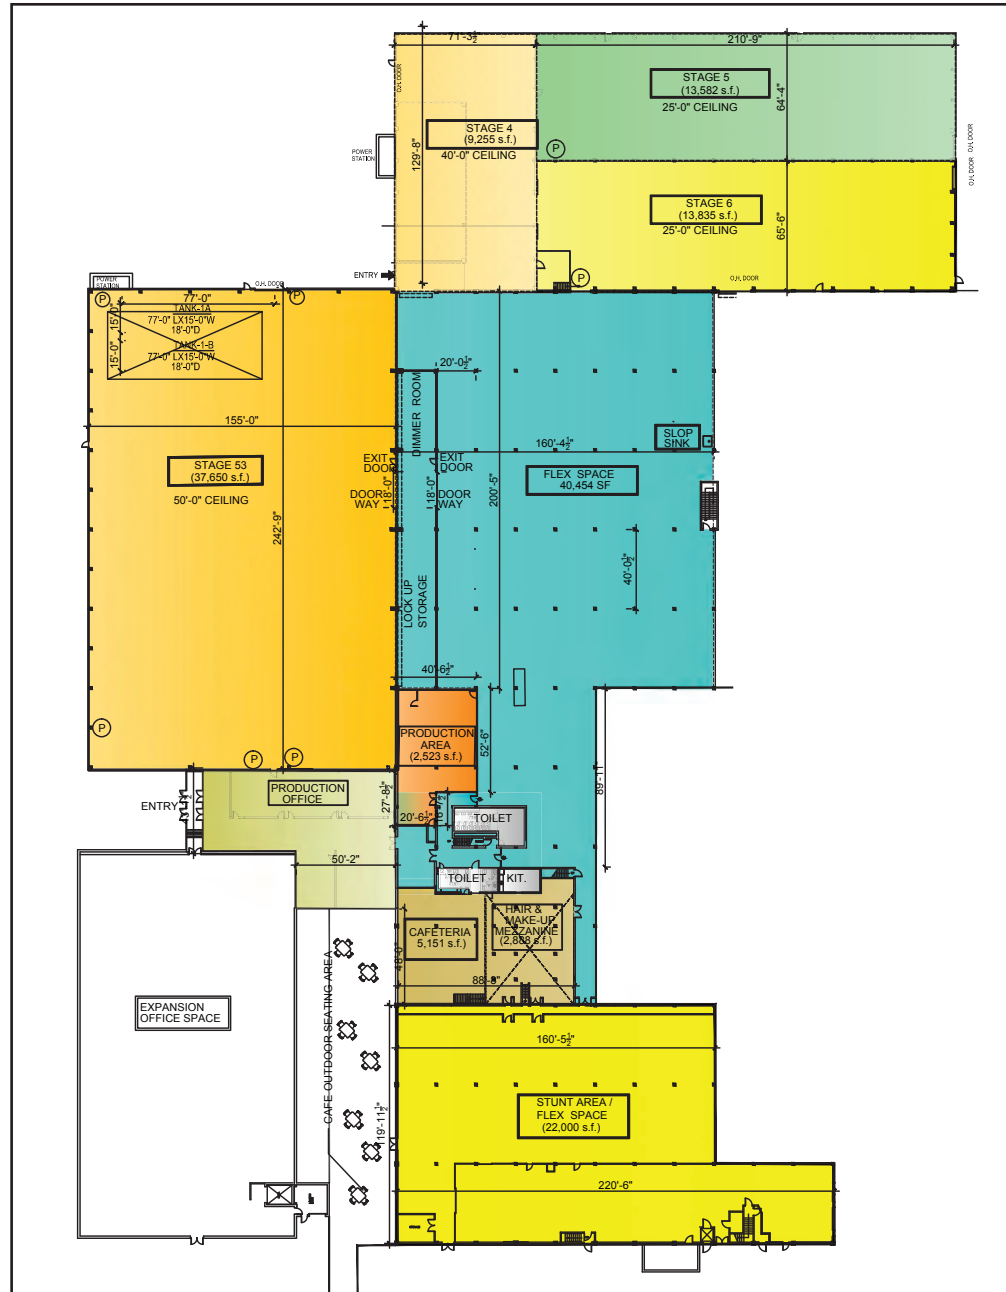

6,000 sq/ft Construction shop

Drive-in Doors & Loading Docks

Slop Sinks, Washer/ Dryer

5 Acres of outdoor parking

24 hour security

Long and short term set storage available in  
Brooklyn, Queens, Nassau and Suffolk

**999 SOUTH OYSTER BAY ROAD BETHPAGE NY 11714**

COLUMN FREE

Air Conditioned

8 Hair and Make-up Stations

(10) 9 x 5 Holding Rooms

1,600 sq ft Green Room

Lights & Bells system

2 Double insulated sound walls separating Stages 3 from Carpentry shop

5,500 amps at 480 volts

4,000 sq/ft Construction offices

40,000 sq/ft Carpentry/Flex Space

5,000 sq/ft Catering Room

Outdoor patio & Seating area

10 lock up rooms off stages available for use

Slop Sinks, Washer/Dryer

Drive-in Doors

20 Acres outdoor parking

16 Acre backlot w/ Time Square set available for use

22,000 sq/ft Stunt Training/ Additional Flex Space

24 hour Security

Long and short term set storage available in  
Brooklyn, Queens, Nassau and Suffolk