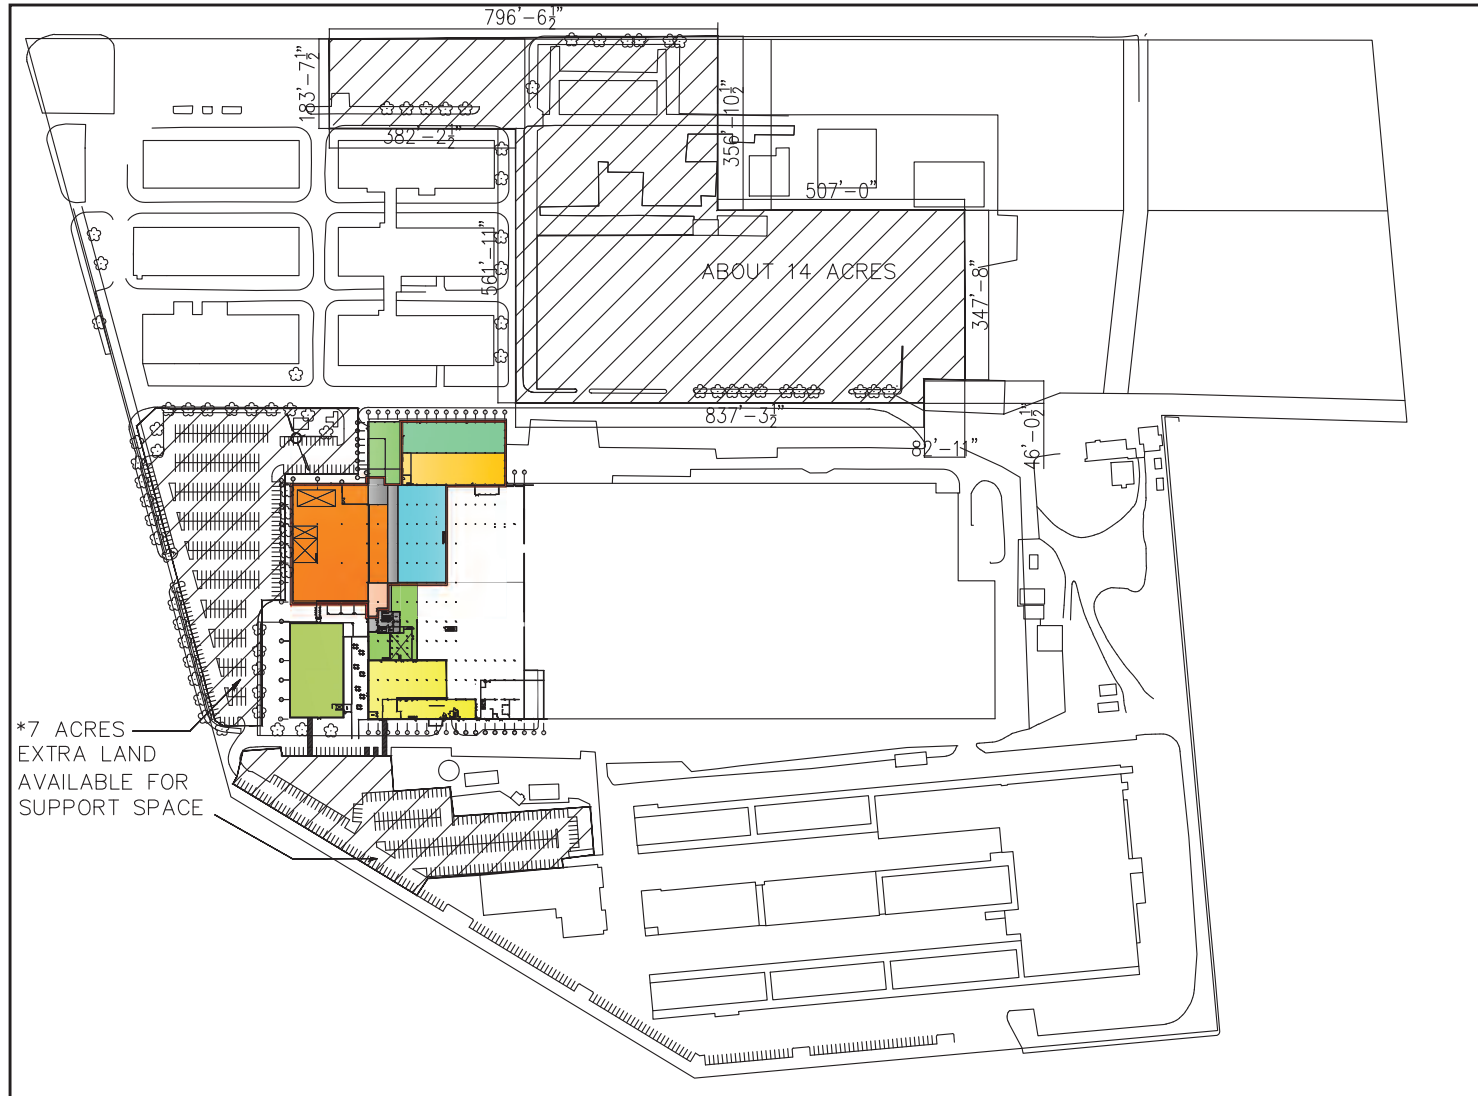

6,000 sq/ft Construction shop

Drive-in Doors & Loading Docks

Slop Sinks, Washer/ Dryer

5 Acres of outdoor parking

24 hour security

Long and short term set storage available in  
Brooklyn, Queens, Nassau and Suffolk

**999 SOUTH OYSTER BAY ROAD BETHPAGE NY 11714**

COLUMN FREE

Air Conditioned

8 Hair and Make-up Stations

(10) 9 x 5 Holding Rooms

1,600 sq ft Green Room

Lights & Bells system

2 Double insulated sound walls separating Stages 3 from Carpentry shop

5,500 amps at 480 volts

4,000 sq/ft Construction offices

40,000 sq/ft Carpentry/Flex Space

5,000 sq/ft Catering Room

Outdoor patio & Seating area

10 lock up rooms off stages available for use

Slop Sinks, Washer/Dryer

Drive-in Doors

20 Acres outdoor parking

16 Acre backlot w/ Time Square set available for use

22,000 sq/ft Stunt Training/ Additional Flex Space

24 hour Security

Long and short term set storage available in  
Brooklyn, Queens, Nassau and Suffolk